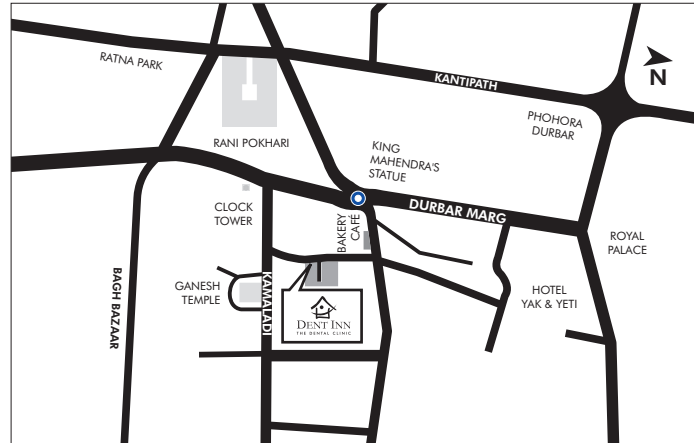

It's time for you to see her works and explore the masks you are wearing.

Inauguration

The exhibition will be inaugurated at 5:30 PM on Sunday, April 20, 2008 by reputed artist Kiran Manandhar.

Visitor Information

The exhibition will remain open from April 20, 2008 through May 5, 2008. Gallery will remain open from 10AM - 6PM everyday except on Saturdays and holidays. Admission is free.

Directions

Gallery is located at Heritage Plaza II at Kamaladi. Detail direction is mapped below. Further directions can be available on **phone 4241942**.